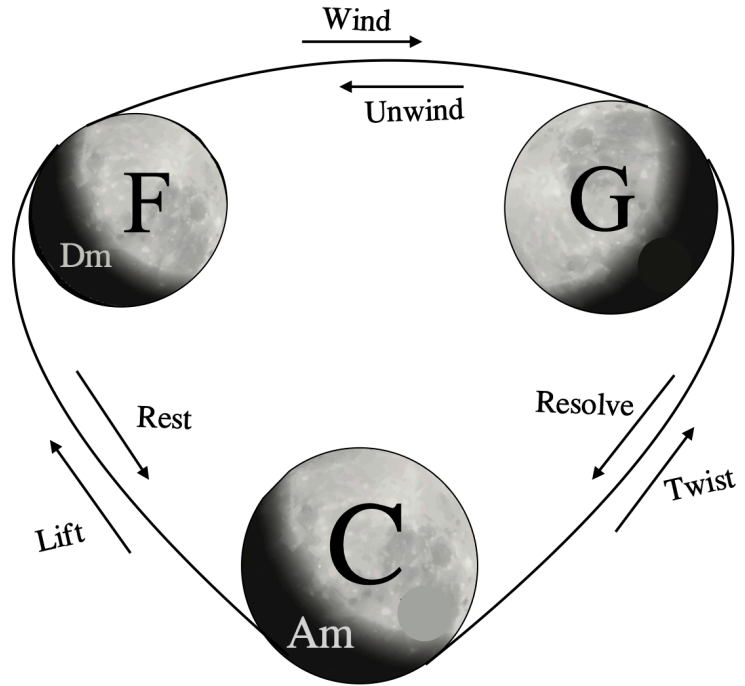

Basic chords and chord progressions in the key of C major

CHORDS

Home - C (I)
Relative Minor - Am (vi)

Major lift - F (IV)
Minor lift - Dm (ii)

Twist - G (V)

| | | | | |
|-------------|--------------|---------|---------|-------------|
| C | Am | F | Dm | G |
| X O O | X O O | X X | X X O | O O |
| | | | | |
| C E G C E | A E A C E | F A C F | D A D F | G B D G D G |