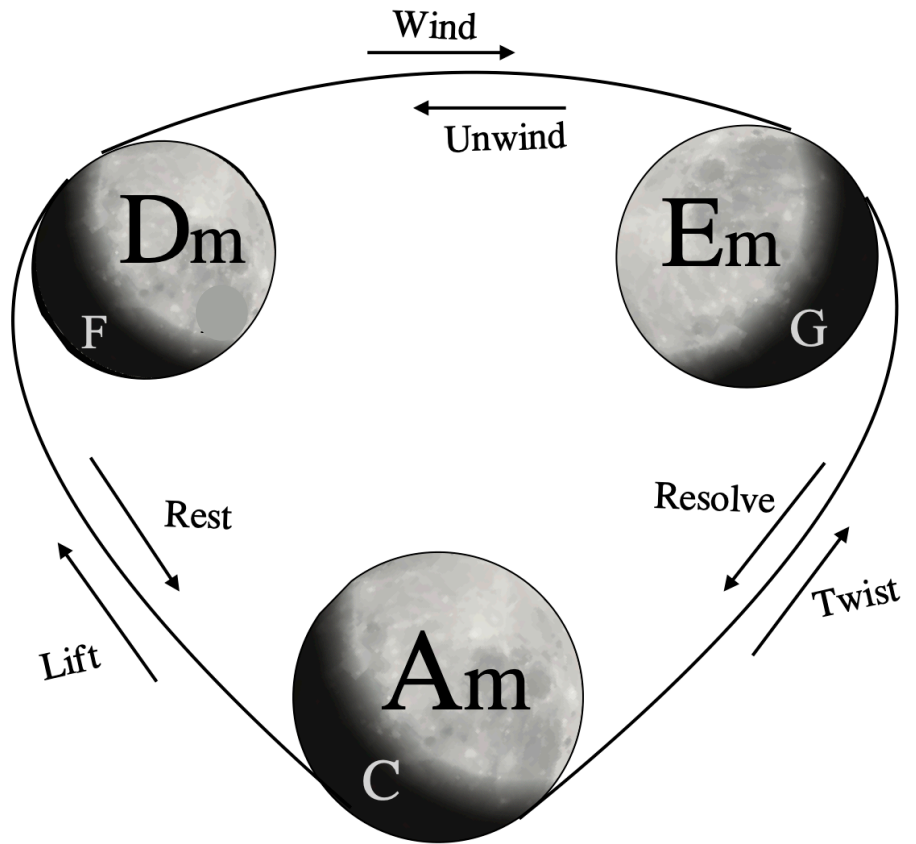

Basic chords and chord progressions in the key of A natural minor

CHORDS

Home - Am (i)
R. Major - C (III)

Minor lift - Dm (iv)
Major lift - F (VI)

Minor Twist - Em (v)
Major Twist - G (VII)

| | | | | | |
|------------------|------------------|---------|--------------------|---------|-------------|
| Am | C | Dm | Em | F | G |
| X O O | X O O | X X O | O O O O | X X | O O O |
| | | | | | |
| A E A C E | C E G C E | D A D F | E B E G B E | F A C F | G B D G B G |