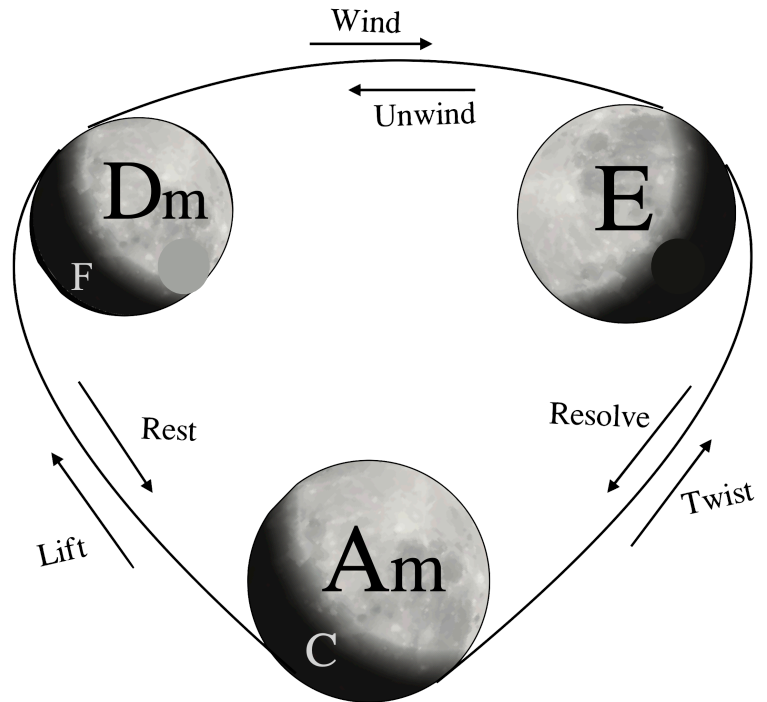

# Basic chords and chord progressions in the key of A harmonic minor

## CHORDS

Home - Am (i)  
R. Major - C (III)

Minor lift - Dm (iv)  
Major lift - F (VI)

Twist - E (V)

<b>Am</b>	<b>C</b>	<b>Dm</b>	<b>F</b>	<b>E</b>
X O            O	X            O O	X X O	X X	O            O O
				
A E A C E	C E G C E	D A D F	F A C F	E B E G# B E